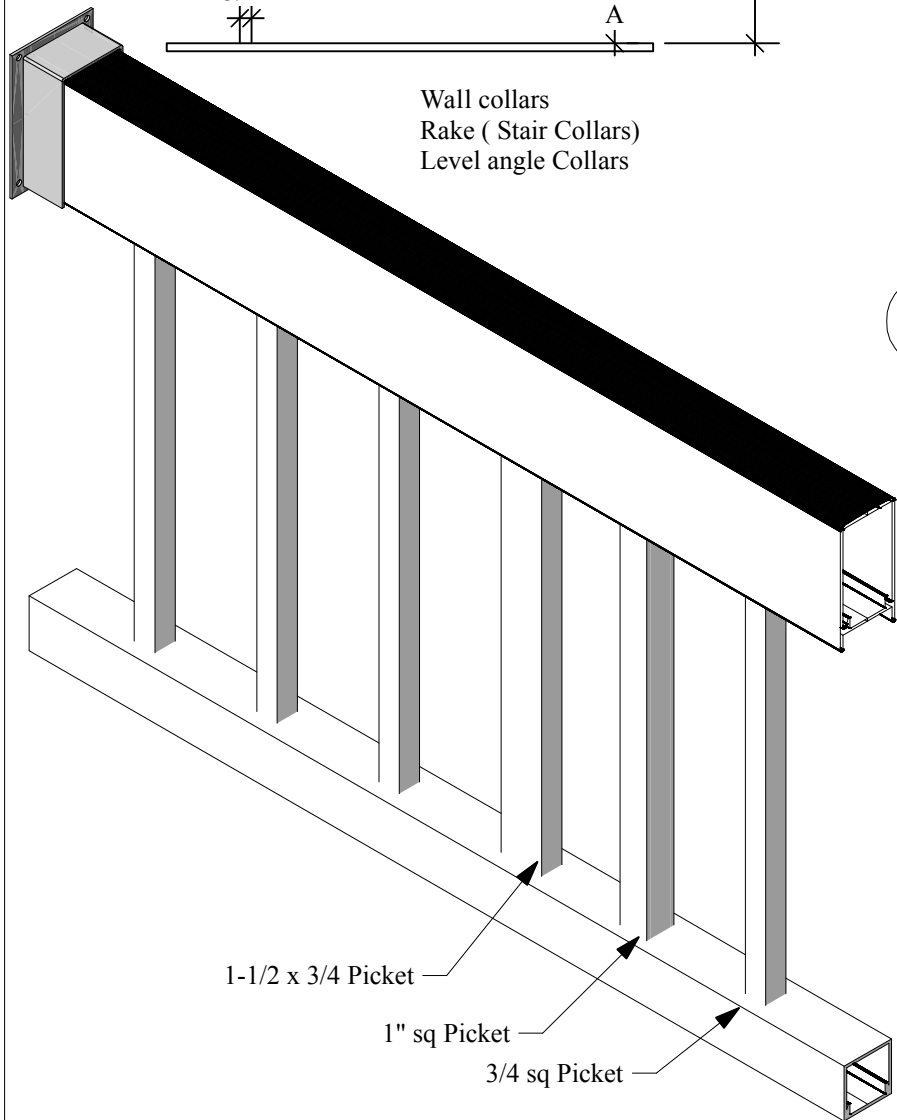

1 Senate 3/4" Picket  
Scale: Actual Size

Wall collars  
Rake ( Stair Collars)  
Level angle Collars

Manufactured by Hercules Custom Iron  
36 W Pennsylvania Ave  
Walkersville Md 21793  
Voice 301-845-0808  
Fax 301-845-0707

Post:  
Corner-Newel-Stair >2-1/2 sq  
Inline Posts under > 1-3/4 sq