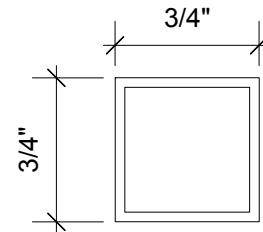

○ Traditional
Scale: Actual Size

Post:
 Corner-Newel-Stair > 2sq
 Inline Posts under > 1-3/4 sq

Manufactured by Hercules Custom Iron
 36 W Pennsylvania Ave
 Walkersville Md 21793
 Voice 301-845-0808
 Fax 301-845-0707