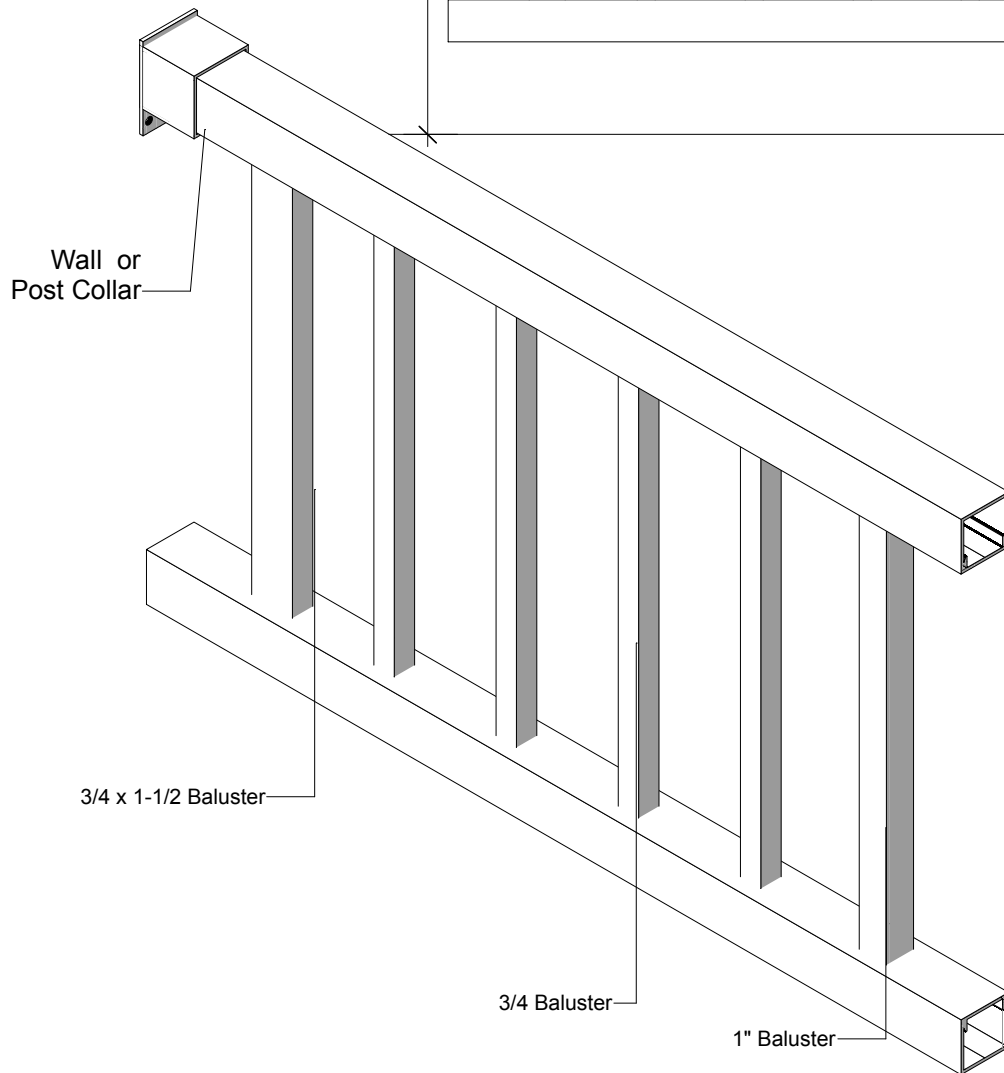

○ Traditional
Scale: Actual Size

Post:
 Corner-Newel-Stair > 2sq
 Inline Posts under > 1-3/4 sq

Manufactured by Hercules Custom Iron
 36 W Pennsylvania Ave
 Walkersville Md 21793
 Voice 301-845-0808
 Fax 301-845-0707