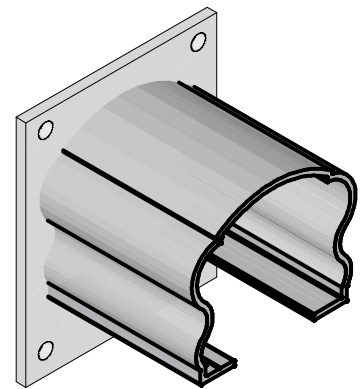

1

**CAROLINA WITH 3/4 PICKET**  
SCALE: ACTUAL SIZE

Collar available for  
Graded/rake/ Stair  
and for  
Bay/ Angle plan

Manufactured by Hercules Custom Iron  
36 W Pennsylvania Ave  
Walkersville Md 21793  
Voice 301-845-0808  
Fax 301-845-0707

Post:  
Corner-Newel-Stair >2-1/2 sq  
Inline Posts under > 1-3/4 sq